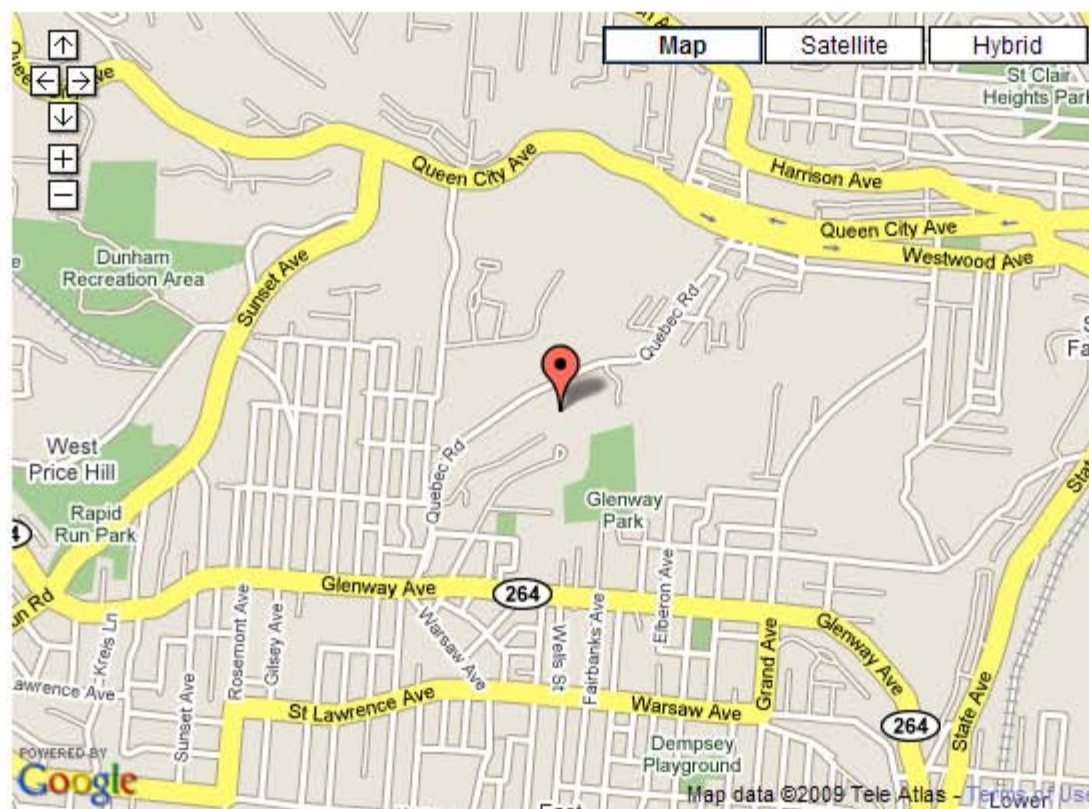

### Sure-Fire Directions™ to Panther Athletic Complex(Elder High School)

School Name:	Elder High School
Address:	1811 Quebec Rd
Phone:	
Driving Directions From Here:	<input type="text"/> <input type="button" value="Get Directions!"/>
Driving Directions:	Take the LONG Driveway up the hill on the west side
Yahoo Map:	<a href="#">Yahoo! Map</a>
Google Map:	<a href="#">Google Interactive Map</a>
Weather Conditions:	Tue, 24 Mar 2009 8:53 am EDT <b>50°</b>  Fair

Get Sure-Fire(tm) Directions to:

Choose a Location

**When using any driving directions or map, it's a good idea to do a reality check and make sure the road still exists, watch out for construction, and follow all traffic safety precautions.**  
**This is only to be used as an aid in planning.**